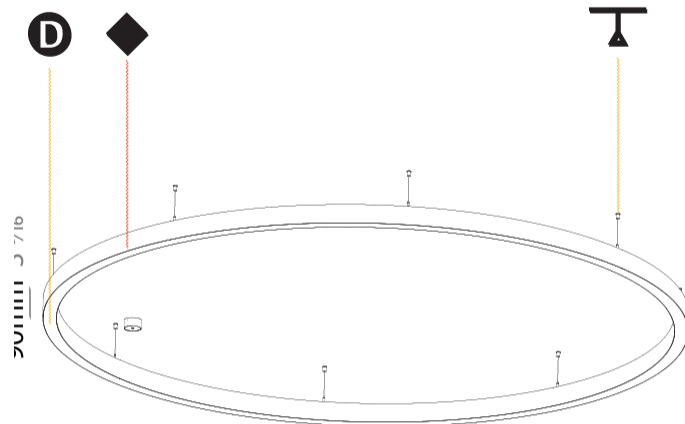

GENERAL

Series: Glorious
Subseries: Glorious Slim
Brand: Prolicht
Division: Architectural
Mounting Type: Suspension
Mounting Location: Ceiling
Subcategory: Ambient

PHYSICAL

Shape: Round
Diameter (mm): 3000
Diameter (in): 118 7/8
Height (mm): 90
Height (in): 3 9/16
Max. Overall Height (mm): 2090
Max. Overall Height (in): 82 5/16
Light Distribution: Direct / Indirect
Weight (kg): 31.716
Weight (lbs): 69.93
Diffuser: [PMMA - Opal or Micro-Prism](#)
Fixture Finish: [SSR / BKV / CWI / CRY / HAB / UFT / ITA / RUA / FTG / MYG / LOD / PUS / FRO / FUP / KIA / POP / BLS / SPG / MEY / GOH / GUM / CHC / COM / ABZ / JAG / OBR / MOS / ROR](#)
Fixture Material: Aluminum
Cable Details: 2000mm or 6000mm Transparent Cable

ELECTRICAL

Lamp Type: LED (Zhaga Standard)
Input Wattage (W): 224 / 112
Total Output Wattage (W): 192 / 84
Dimming: [Tri-Mode (Non-Dimming and Phase Dimming (120Vac only) and 0-10V Dimming)](#)
Driver Included: Yes
Driver Location: Integrated
Driver Type: Constant Current - Universal
Driver Class: Class 2
Input Voltage (V): 120 - 277
Constant Current (MA): 350

LED

Color Temperature (°K): 3000 / 3500 / 4000
Max. Delivered Lumen (lm): 38980 / 39798 / 40610
CRI: >80 CRI
Lamp Life (hrs): 50000

OPTICAL

RATINGS AND CERTIFICATIONS

Certified By: Certified for North American Standards
IP rating: IP20

2870mm 113"

3000mm 118 7/8"