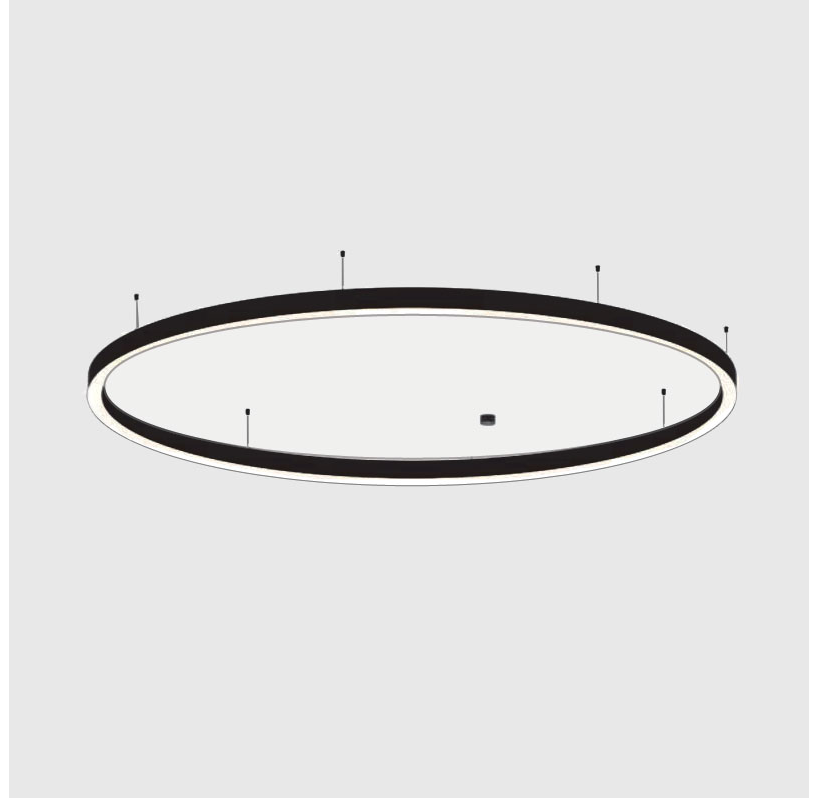

GENERAL

Series: Glorious
Subseries: Glorious Slim
Brand: Prolicht
Division: Architectural
Mounting Type: Suspension
Mounting Location: Ceiling
Subcategory: Ambient

PHYSICAL

Shape: Round
Diameter (mm): 3000
Diameter (in): 118 7/8
Height (mm): 90
Height (in): 3 9/16
Max. Overall Height (mm): 2090
Max. Overall Height (in): 82 5/16
Light Distribution: Direct / Indirect
Weight (kg): 31.716
Weight (lbs): 69.93
Diffuser: [PMMA - Opal or Micro-Prism](#)
Fixture Finish: [SSR / BKV / CWI / CRY / HAB / UFT / ITA / RUA / FTG / MYG / LOD / PUS / FRO / FUP / KIA / POP / BLS / SPG / MEY / GOH / GUM / CHC / COM / ABZ / JAG / OBR / MOS / ROR](#)
Fixture Material: Aluminum
Cable Details: 2000mm or 6000mm Transparent Cable

ELECTRICAL

Lamp Type: LED (Zhaga Standard)
Input Wattage (W): 224 / 112
Total Output Wattage (W): 192 / 84
Dimming: [Tri-Mode (Non-Dimming and Phase Dimming (120Vac only) and 0-10V Dimming)](#)
Driver Included: Yes
Driver Location: Integrated
Driver Type: Constant Current - Universal
Driver Class: Class 2
Input Voltage (V): 120 - 277
Constant Current (MA): 350

LED

Color Temperature (°K): 3000 / 3500 / 4000
Max. Delivered Lumen (lm): 38980 / 39798 / 40610
CRI: >80 CRI
Lamp Life (hrs): 50000

OPTICAL

RATINGS AND CERTIFICATIONS

Certified By: Certified for North American Standards
IP rating: IP20

2870mm 113"

3000mm 118 7/8"