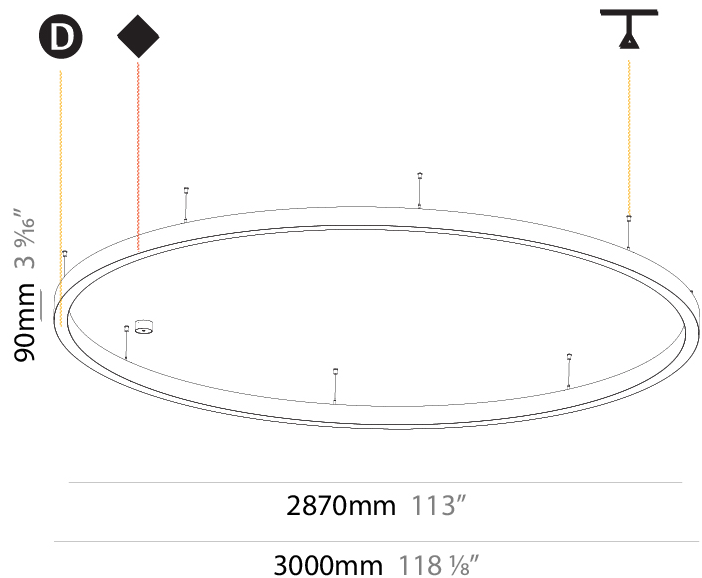

GENERAL

Series: Glorious
Subseries: Glorious Slim
Brand: Prolicht
Division: Architectural
Mounting Type: Suspension
Mounting Location: Ceiling
Subcategory: Ambient

PHYSICAL

Shape: Round
Diameter (mm): 3000
Diameter (in): 118 1/8
Depth (mm): 90
Depth (in): 3 9/16
Max. Overall Height (mm): 2090
Max. Overall Height (in): 82 5/16
Light Distribution: Direct
Weight (kg): 27.55
Weight (lbs): 60.75
Diffuser: [PMMA - Opal or Micro-Prism](#)
Fixture Finish: [SSR / BKV / CWI / CRY / HAB / UFT / ITA / RUA / FTG / MYG / LOD / PUS / FRO / FUP / KIA / POP / BLS / SPG / MEY / GOH / GUM / CHC / COM / ABZ / JAG / OBR / MOS / ROR](#)
Fixture Material: Aluminum
Cable Details: 2000mm or 6000mm Transparent Cable

ELECTRICAL

Lamp Type: LED (Zhaga Standard)
Input Wattage (W): 227.2
Total Output Wattage (W): 192
Dimming: [Tri-Mode (Non-Dimming and Phase Dimming (120Vac only) and 0-10V Dimming)](#)
Driver Included: Yes
Driver Location: Integrated
Driver Type: Constant Current - Universal
Driver Class: Class 2
Input Voltage (V): 120 - 277
Constant Current (MA): 350

LED

Color Temperature (°K): [3000 / 3500 / 4000](#)
Max. Delivered Lumen (lm): 27160 / 27724 / 28290
CRI: >80 CRI
Efficiency (%): 88
Lamp Life (hrs): 50000

OPTICAL

RATINGS AND CERTIFICATIONS

Certified By: Certified for North American Standards
IP rating: IP20